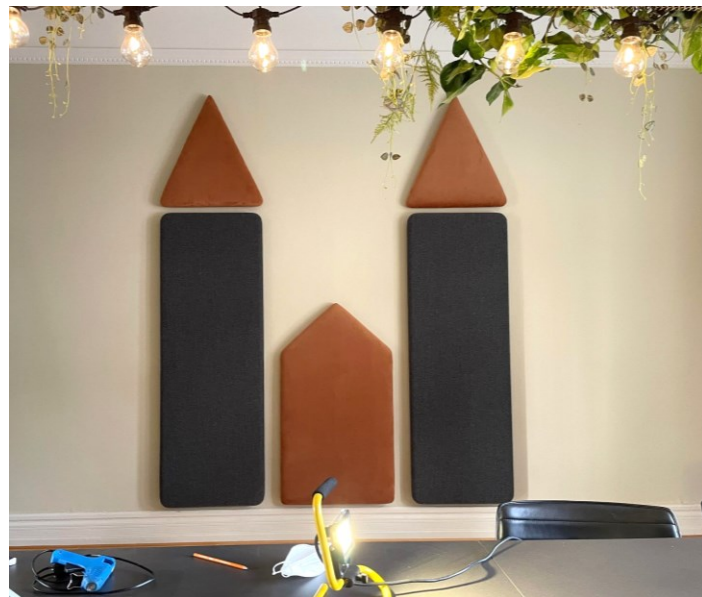

**Specialdesignad inredning
av återbrukat material**